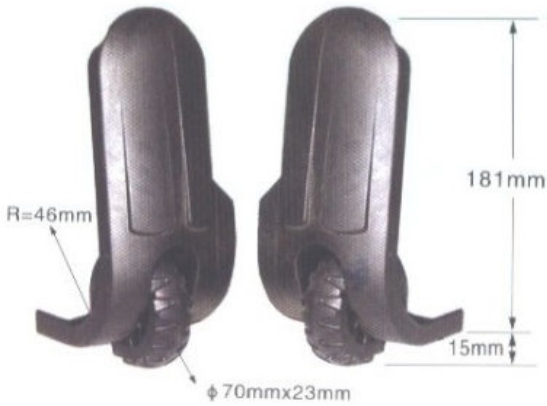

L026 Inline wheel in housing

L026
Overall H = 196mm
Wheel = 70mm x 23mm
Radius = 46mm

SKU: L026

Product Categories: [Rolling case wheels in housing](#)

Product Page: <http://www.franzenint.com/?product=l026-inline-wheel-in-housing>

Product Summary

Inline wheel in housing / sealed bearings.

Product Description

Inline wheel in housing / sealed bearings.

Product Attributes

- Color: Black