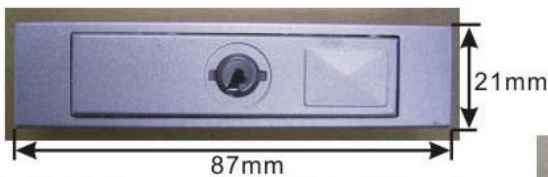

Product Gallery