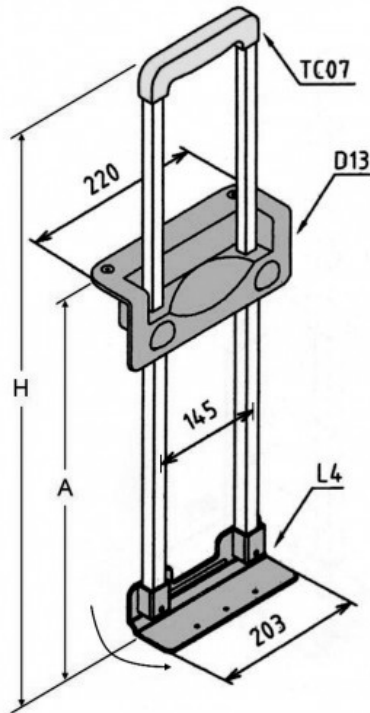

TC-07-D13-L4 2 Stage Internally Mounted Extension Pull Handle

TC07-D13-L4

SKU: TC-07-D13-L4

Product Categories: [Extension Handles](#)

Product Page:

<http://www.franzenint.com/?product=tc-07-d13-l4-2-stage-internally-mounted-extension-pull-handle>

Product Summary

2 Stage Internally Mounted Extension Handle for Luggage / Cases

Product Description

2 Stage Internally Mounted Extension Handle for Luggage / Cases

A = Retracted Length: 510mm (can be custom length)

H = Extended Length: 890mm (can be custom length)

Width tube center to center: 145mm

Product Attributes

- Color Handle: Black
- Retracted Height: 510 mm
- Extended Height: 890 mm
- Tube Center Width: 145 mm